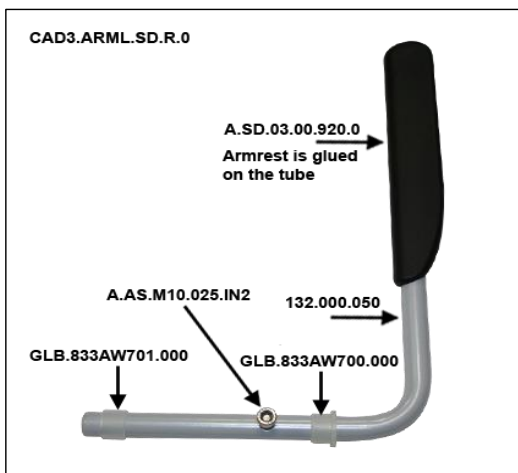

[If you click on the image you will go to our website, this part is a Mobby part]

Item

Mobby armrest left assembly CAD3.ARML.SD.L.0

A.SD.03.00.920.0 *****
 132.000.050
 GLB.833.AW700.000
 GLB.833.AW701.000
 A.AS.M10.025.IN2

Price Qty

€ 59,00	
---------	--

€ 19,00	
€ 34,00	
€ 2,00	
€ 2,00	
€ 2,00	

***** The armrest is glued onto the tube (132.000.050) and cannot be removed. Therefor always order the complete assembly !!

[If you click on the image you will go to our website, this part is a Mobby part]