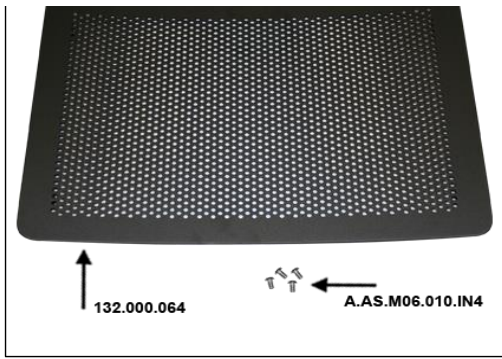

\*\*\*\*\*

The armrest is glued onto the tube (132.000.050) and cannot be removed.

Therefor always order the complete assembly !!

**Item**

Mobby back assembly CAD3.RG.01

**Price Qty**

€ 80,00	
---------	--

132.000.064  
A.AS.M06.010.IN4