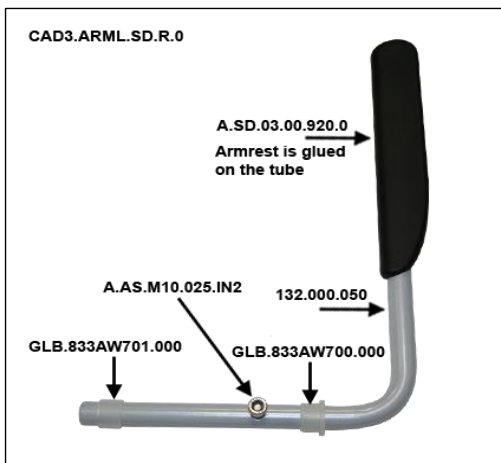

€ 45,00	
---------	--

€ 2,50	
--------	--

€ 2,50	
--------	--

€ 2,50	
--------	--

\*\*\*\*\*

The armrest is glued onto the tube (132.000.050) and cannot be removed.

Therefor always order the complete assembly !!