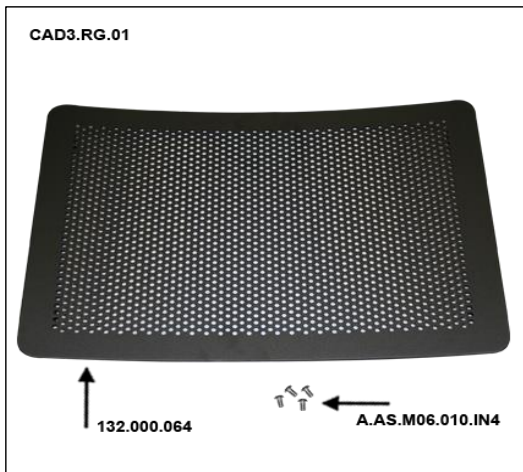

Item

Mobby back assembly CAD3.RG.01

132.000.064
A.A.S.M06.010.IN4

Price Qty

€ 65,00	

€ 61,00	
€ 1,00	

[If you click on the image you will go to our website, this part is a Mobby part]

Item

Mobby seat assembly CAD3.ZT.01

132.000.065
A.A.S.M06.010.IN4

Price Qty

€ 85,00	

€ 81,00	
€ 1,00	

[If you click on the image you will go to our website, this part is a Mobby part]

Item

Mobby footplate assembly CAD3.VTPL.01

132.000.032
CADDY.3.F.PCPLT1
A.A.S.M04.003
A.V.RING.04.00.5
A.A.S.M04.010.IN3
GLB.2MK00080010
A.A.S.M08.040.IN2

Price Qty

€ 113,00	

€ 75,00	
€ 15,00	
€ 1,00	
€ 1,00	
€ 1,00	
€ 1,00	
€ 1,50	

[If you click on the image you will go to our website, this part is a Mobby part]