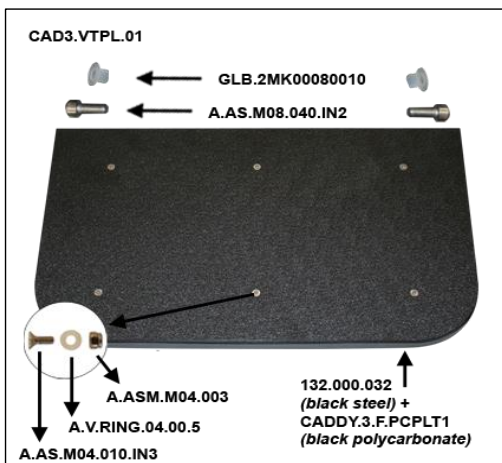

\*\*\*\*\*

The armrest is glued onto the tube (132.000.050) and cannot be removed.

Therefor always order the complete assembly !!

**Item**

Mobby back assembly CAD3.RG.01

**Price Qty**

€ 80,00	
---------	--

132.000.064  
A.AS.M06.010.IN4

€	75,00	
€	1,50	

[ If you click on the image you will go to our website, this part is a Mobby part ]

**Item**

Mobby seat assembly CAD3.ZT.01

**Price Qty**

€	110,00	
---	--------	--

132.000.065  
A.AS.M06.010.IN4

€	105,00	
€	1,50	

[ If you click on the image you will go to our website, this part is a Mobby part ]

**Item**

Mobby footplate assembly CAD3.VTPL.01

**Price Qty**

€	135,00	
---	--------	--

132.000.032  
CADDY.3.F.PCPLT1  
A.ASM.M04.003  
A.V.RING.04.00.5  
A.AS.M04.010.IN3  
GLB.2MK00080010  
A.AS.M08.040.IN2