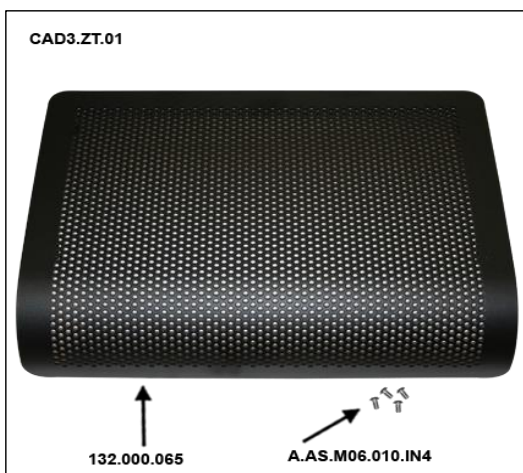

Price Qty

€ 65,00	

€ 61,00	
€ 1,00	

[If you click on the image you will go to our website, this part is a Mobby part]

Item

Mobby seat assembly CAD3.ZT.01

132.000.065
A.A.S.M06.010.IN4

Price Qty

€ 85,00	

€ 81,00	
€ 1,00	

[If you click on the image you will go to our website, this part is a Mobby part]